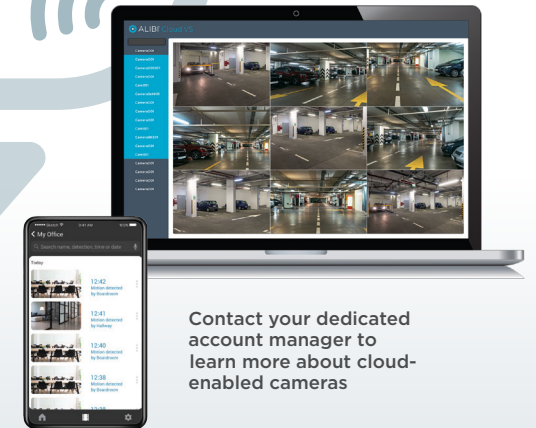

Contact your dedicated account manager to learn more about cloud-enabled cameras

Alibi Cloud VS Features

Auto Backup Sync

Alibi Cloud VS supports micro SD card backup and syncing. If the internet goes out footage automatically records to the SD card and syncs back to the cloud when service is restored.

Easy Browser Access

No apps are required! Our web portal allows you to view live and recorded video and to manage system settings all through your favorite browser.

Dealer Dashboard

The Dealer Dashboard portal gives you visibility to all your subscriptions, reporting tools, health info and remote support tools.

Schedule a live demo with our Alibi Cloud VS Specialist: **877.917.9057**

ALIBI CLOUD IS POWERED BY