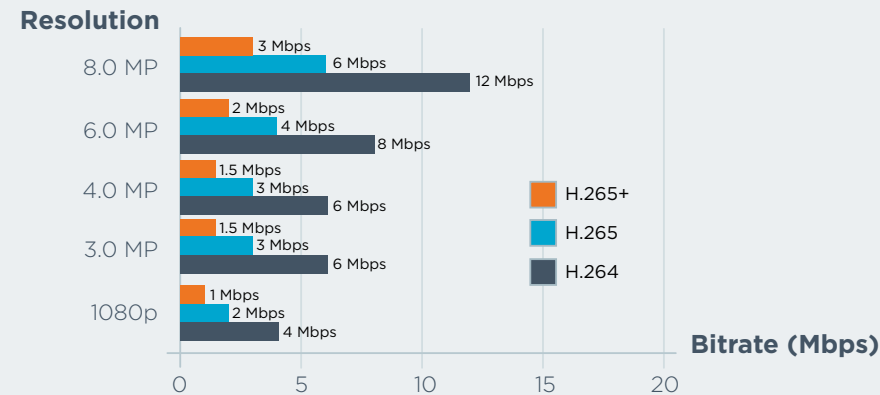

### REDUCE BANDWIDTH AND STORAGE REQUIREMENTS UP TO 80%

Ultra H.265 is the latest video compression format that offers a vast improvement in image quality and bandwidth over older generation technologies. It also allows for faster, more fluid remote viewing, and the ability to view more channels remotely.