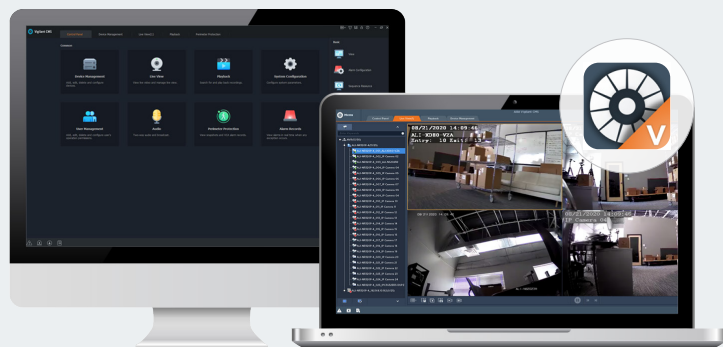

#### Human/Vehicle Detection

Accurate human and vehicle detection driven by AI technology

ALIBI VIGILANT FIRMWARE

## Intuitive Firmware with Powerful Features

Alibi Vigilant recorders and cameras include the latest firmware featuring simple navigation, smart analytics and powerful cloud capabilities to make managing and updating the system easy.