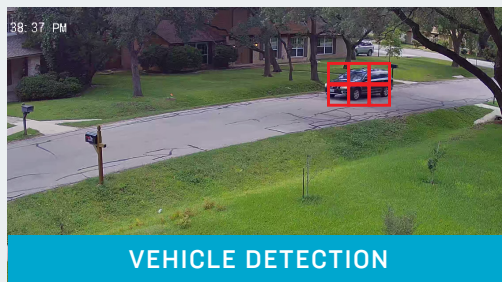

Powerful LEDs Light Up the Night for Color 24/7

Select Vigilant models feature IllumiNite technology - white light LEDs built in by the lens. These powerful white light LEDs can be set on a schedule or activated by PIR in order to act as a deterrent and more importantly to illuminate the FOV so you deliver color video all day and all night.