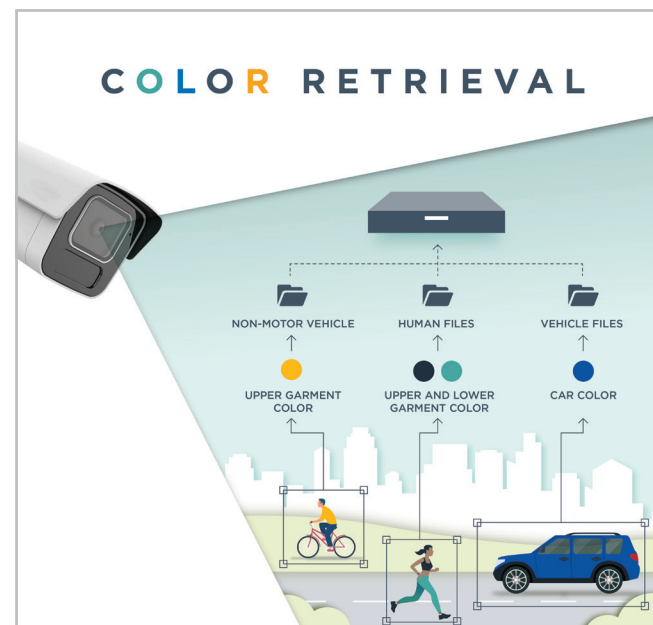

IntelliSearch Color Retrieval

IntelliSearch cameras capture color attribute metadata for human and vehicles applying that data to recorded footage. This enables AI algorithms on IntelliSearch recorders to sort footage by object by color attribute, helping you find footage faster!

Advanced IR Features

The latest advancements in infrared technology help to deliver crisp, high-contrast images in the dark. Look for Smart IR and Full-frame Illumination technology if you want great nighttime images.

- **Smart IR** - auto-throttles IR illumination based on object distance, eliminating bounce back and blooming
- **Full-Frame Illumination** - produces clearer, brighter images across the entire video frame (see inset to learn more)

These powerful features also deliver up to 30% energy savings over standard IR technology.

Camera Integrations Help You Win More Jobs

Alibi Security works with leading providers in the security industry to give you the ability to include Alibi gear in a wide variety of applications. Alibi cameras integrate with the following providers. Contact your account manager for more information.